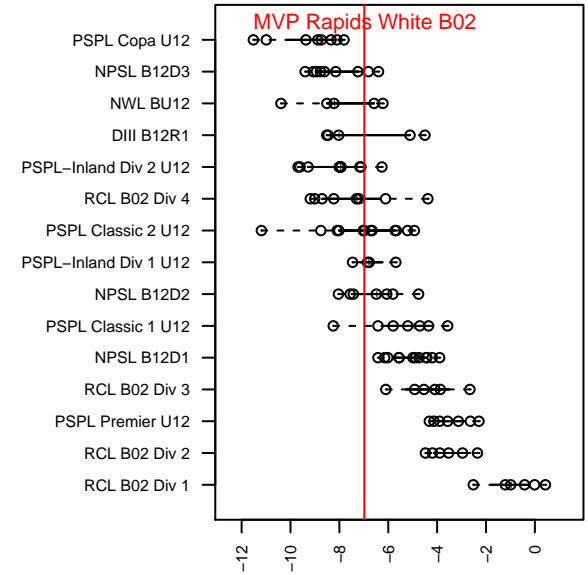

MVP Rapids White B02

Maple Valley SA
 Maple Valley, WA
 B02 total strength=492
 attack=0.45 defense=0.26
 fall league = PSPL Classic 2 U12
 spr league = Spr PSPL Classic 2 U12

alt names used:
 MAPLE VALLEY SAMVP RAPIDS 02 WHITE
 MVP Rapids '02 White
 MVP Rapids '02 White
 MAPLE VALLEY SA MVP RAPIDS 02 WHITE (

Venues played:
 2014 Skagit Super Cup U12 Silver
 2014 PSPL Classic 2 U12
 2014 Spr PSPL Classic 2 U12
 2014 WA Cup BU12 Silver/Bronze U12

MVP Rapids White B02
 Dots are actual minus expected GF (blue circles) and GA (red triangles).
 Blue line is smoothed change in attack strength. Red is smoothed change in defense strength.

**attack and defense variance (black dot)
relative to other teams
and top 10 in region**

**attack and defense rating
relative to others at age
and all opponents in last 13 months**

Performance relative to 13 month average