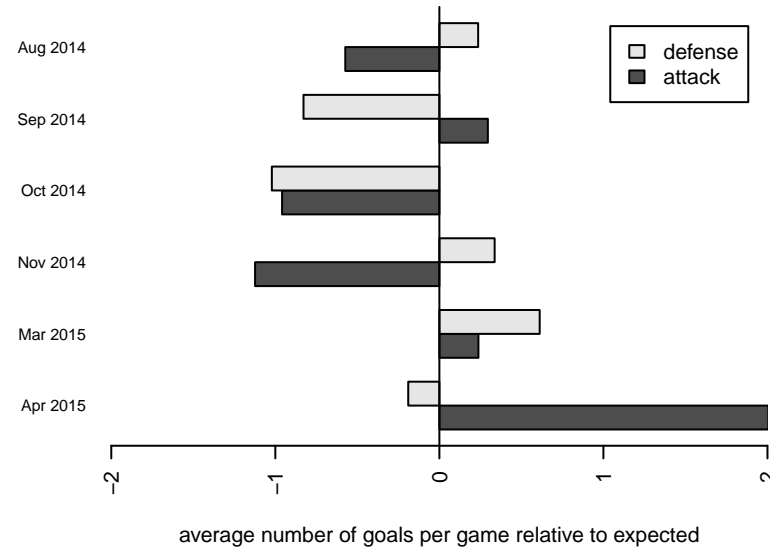

Performance relative to 13 month average